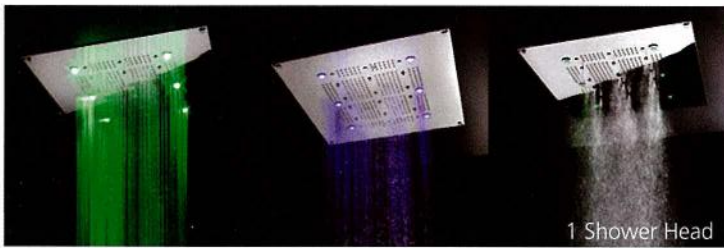

SHOWER SPA

MC Master Control 2-5 ways

2 ways

2 Shower (A+B+C+D)

A

B

C

D

Complete set

Optional (A+D)

1 Shower Head

3, 4 Body Jet

5 Bath Spout