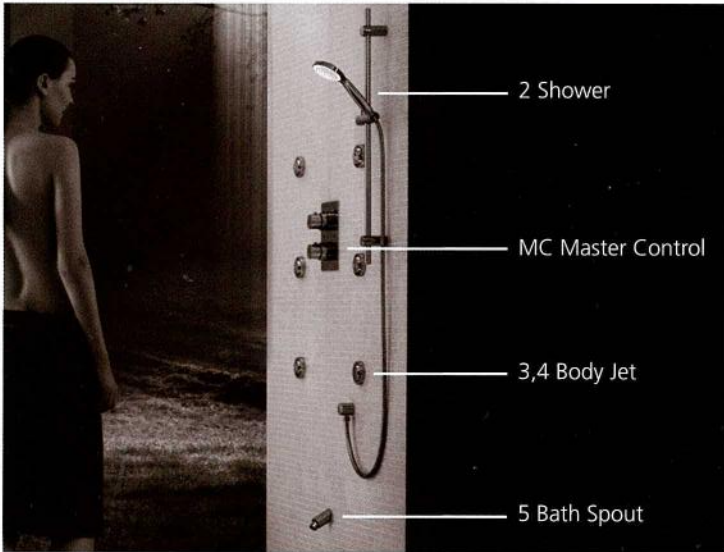

1 Shower Head

MC Master Control 2-5 ways

2 ways

2 Shower (A+B+C+D)

A

B

C

D

Complete set

Optional (A+D)

1 Shower Head

3, 4 Body Jet

5 Bath Spout